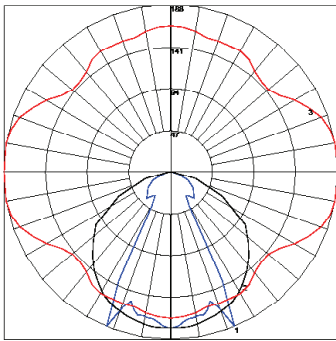

FUSE12
PiXEL RGB

Flex 120

Ordering Information

NOYS-CHAN-SLV-6.5
Silver Anodized Aluminum
Extrusion, 6.5' Lengths

NOYS-LNS-XXX-6.5
XXX = OPL (Opal), **CLR**
(Clear), **DIF** (Diffused)
lens, length 6.5'

NOYS-EC-01
Solid End Cap

NOYS-EC-02
Powerfeed End Cap

NOYS-SPRING-CLP
Clip, Spring, Metal

Photometrics

NOYES WITH CLEAR LENS
 Lumens per foot: 304.28
 Watts per foot: 4
 CRI : 94.3
 Peak Candela: 175.47

NOYES WITH DIFFUSED LENS
 Lumens per foot: 222.46
 Watts per foot: 4
 CRI : 94.9
 Peak Candela: 77.12