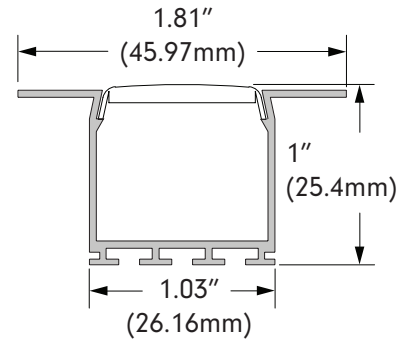

NOYES

Design Guide

Profile & Dimensions

Available TivoTape Options - Indoor

DEFINE
LB
SB
HO

ELITE
SB
HO
VHO

ELITE+
Standard
Pro
Vision
Flow
DUO

FUSE24
RGB
RGBW

FUSE12
PiXEL RGB

Flex 120

Ordering Information

NOYS-CHAN-SLV-6.5
Silver Anodized Aluminum
Extrusion, 6.5' Lengths

NOYS-LNS-XXX-6.5
XXX = OPL (Opal), **CLR**
(Clear), **DIF** (Diffused)
lens, length 6.5'

NOYS-EC-01
Solid End Cap

NOYS-EC-02
Powerfeed End Cap

NOYS-SPRING-CLP
Clip, Spring, Metal

Photometrics

NOYES WITH CLEAR LENS
 Lumens per foot: 304.28
 Watts per foot: 4
 CRI : 94.3
 Peak Candela: 175.47

NOYES WITH DIFFUSED LENS
 Lumens per foot: 222.46
 Watts per foot: 4
 CRI : 94.9
 Peak Candela: 77.12